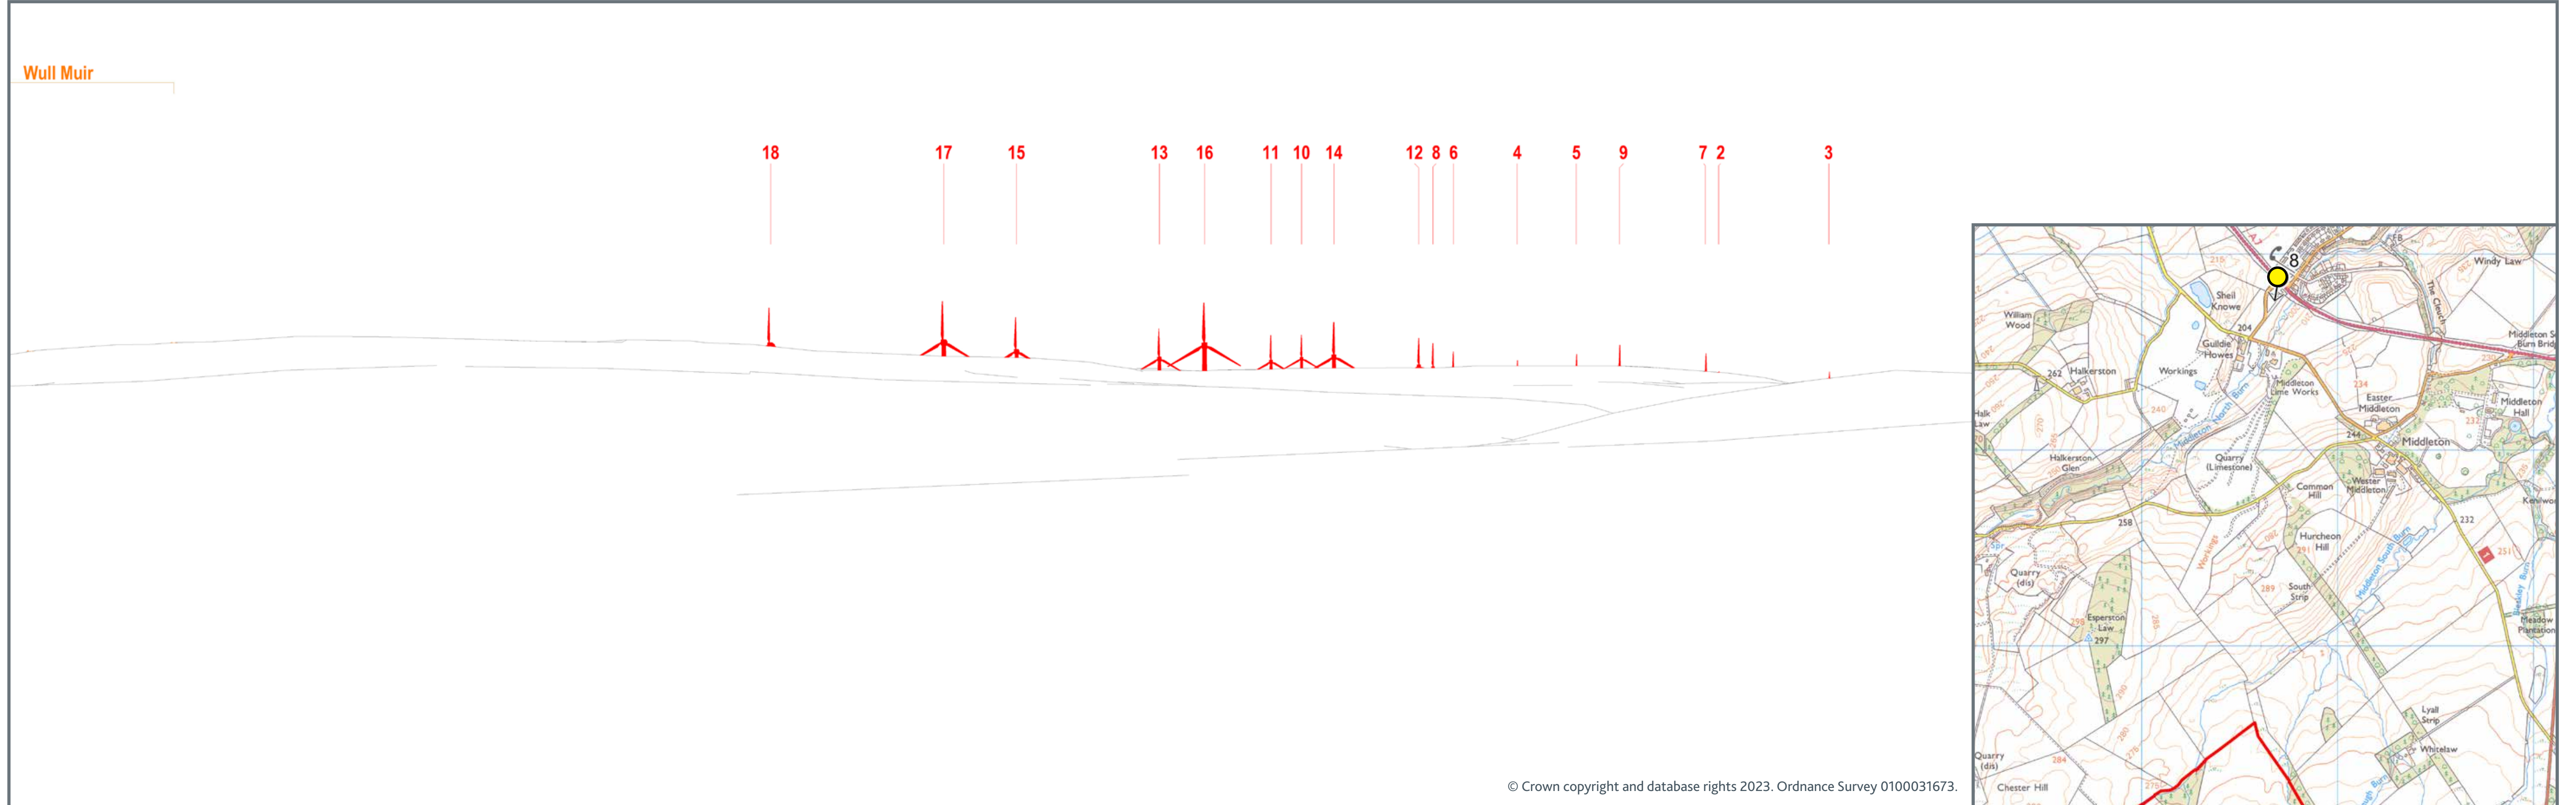

# TORFICHEN WIND FARM PROPOSAL - UPDATED DESIGN

## Viewpoint 8 – North Middleton

EXISTING VIEW

WIRELINE DRAWING (UPDATED DESIGN)

VIEWPOINT LOCATION

PHOTOMONTAGE OF PROPOSAL (UPDATED DESIGN)

### VIEWPOINT INFORMATION

Location 335698, 658882

Altitude 203m AOD

Nearest turbine 2,996m to T16

Bearing to centre of image 198

Angle of view 90 Degrees