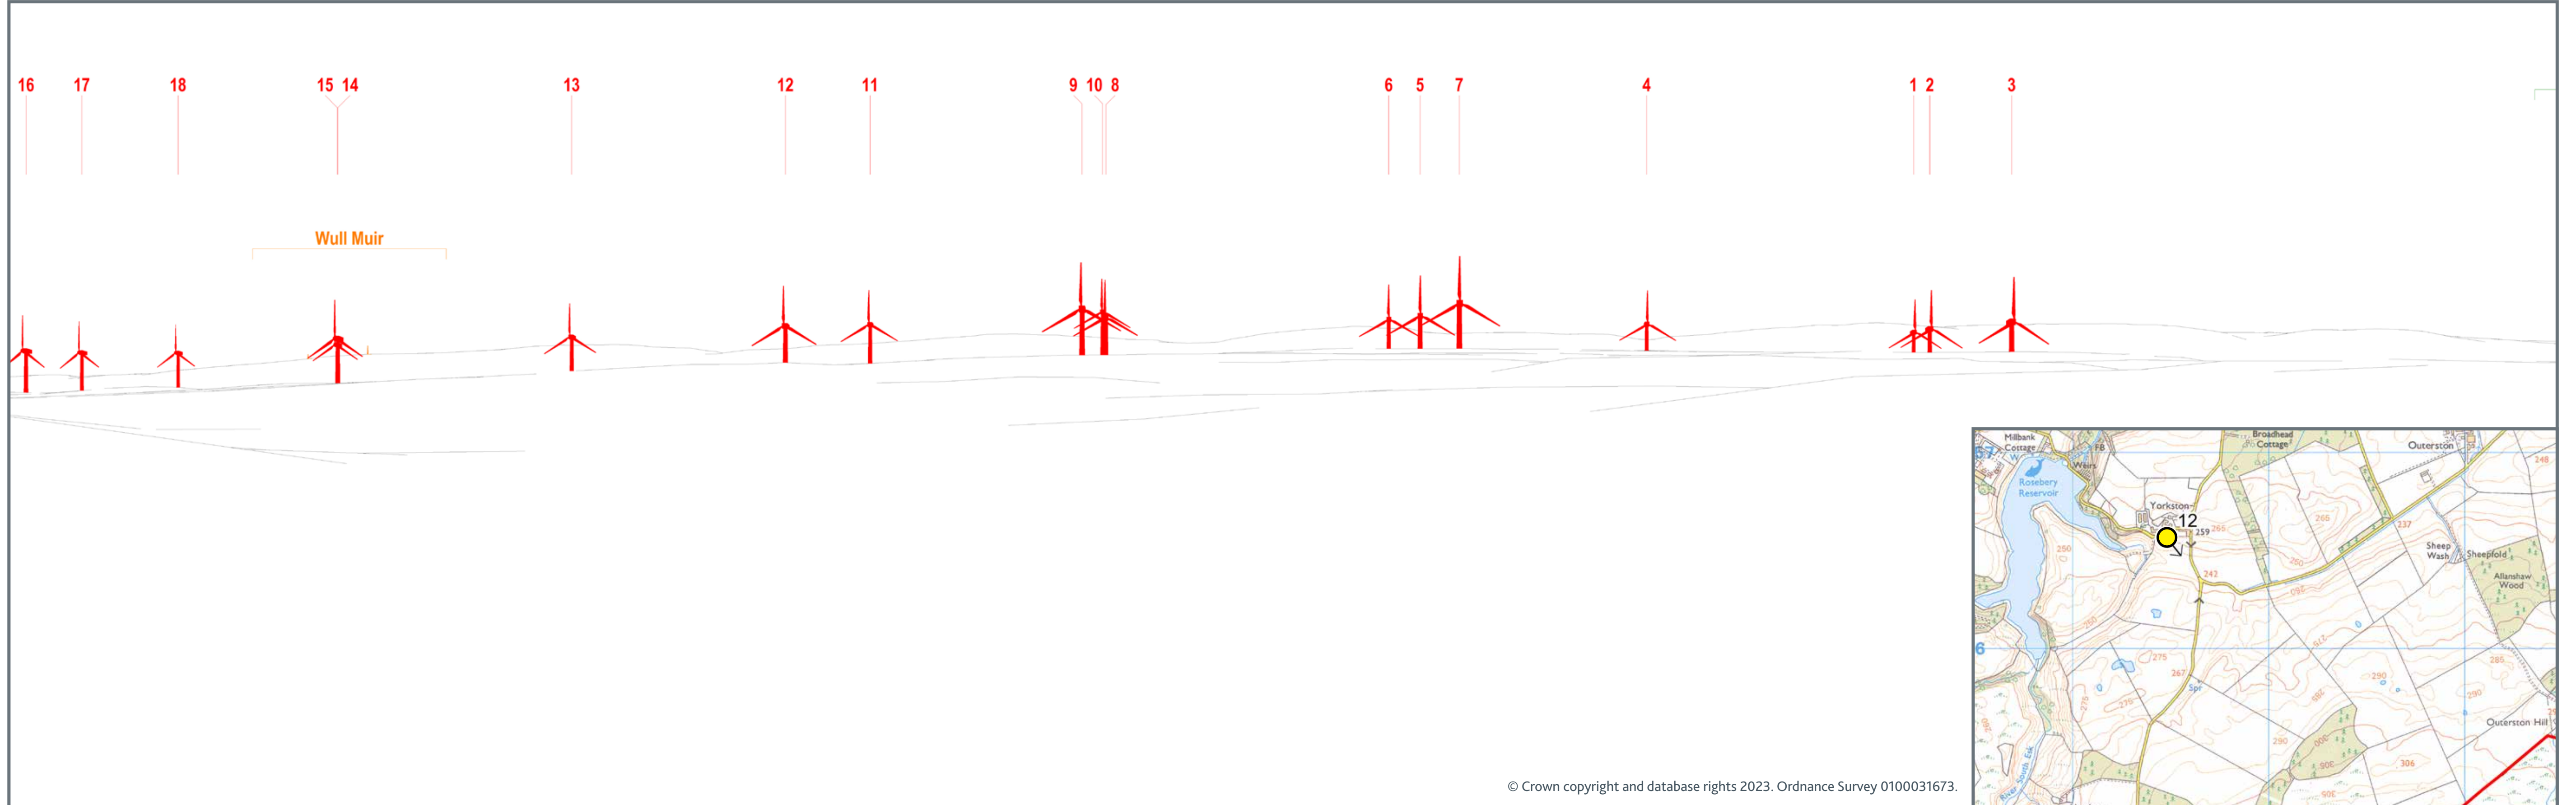

TORFICHEN WIND FARM PROPOSAL - UPDATED DESIGN

Viewpoint 12 – Minor Road, near Yorkston Farm

EXISTING VIEW

WIRELINE DRAWING (UPDATED DESIGN)

VIEWPOINT LOCATION

PHOTOMONTAGE OF PROPOSAL (UPDATED DESIGN)

VIEWPOINT INFORMATION

Location 331479, 656567

Altitude 251m AOD

Nearest turbine 2,629m to T7

Bearing to centre of image 43.9

Angle of view 90 Degrees